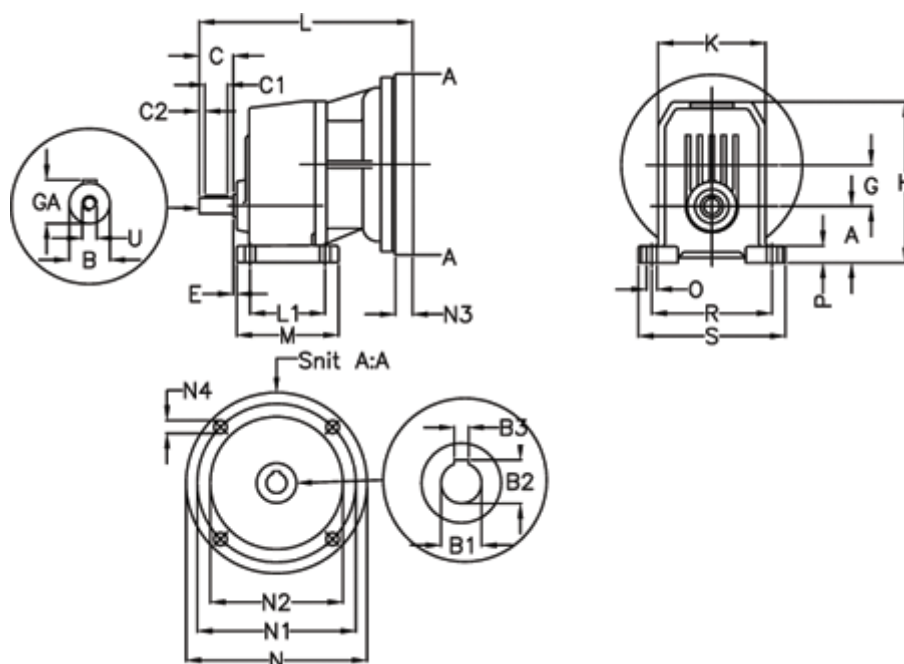

Article number: 40550500181240

Description: Single Stage Helical Gear
S 501-1,8-P100B5

Measures

A = 82	E = 25.5	M = 190.0	R = 225
B = 38	F = 10x8x60	N = 250	S = 270
B1 = 28	G = 73.5	N1 = 215	U = M12
B2 = 31.3	GA = 41.0	N2 = 180	
B3 = 8	H = 278.5	N3 = -	
C = 80	K = 185	N4 = M12x16	
C1 = 60	L = 344	O = 18	
C2 = 10	L1 = 145.0	P = 25.0	